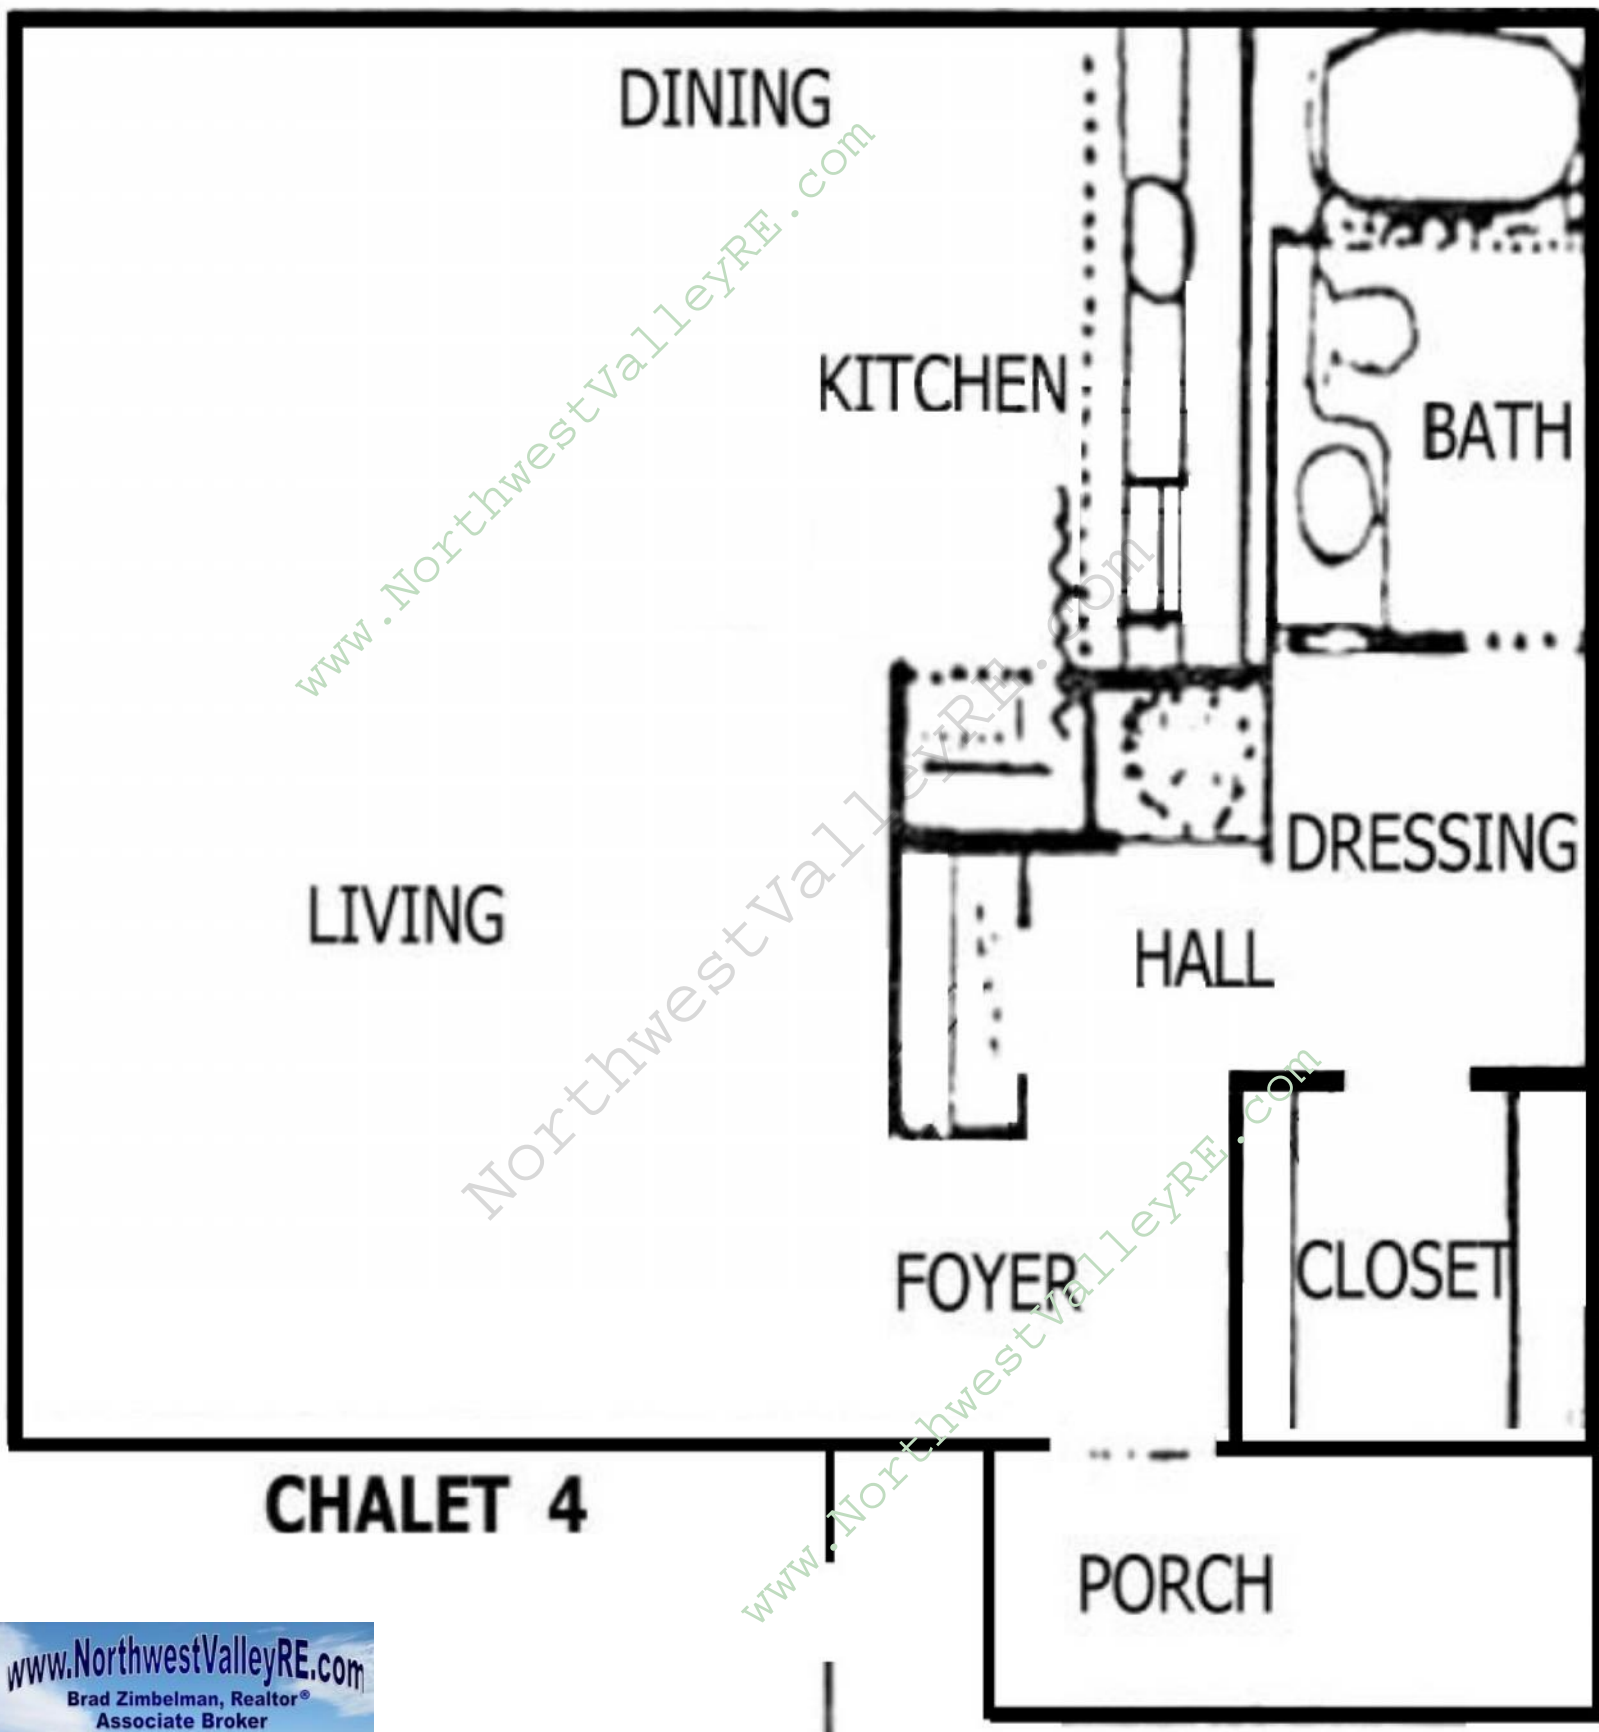

CHALET 4

www.NorthwestValleyRE.com
Brad Zimbelman, Realtor®
Associate Broker
602-618-7577

Because you deserve the very best!

CHALET 4

PORCH

www.NorthwestValleyRE.com
Brad Zimelman, Realtor®
Associate Broker
602-618-7577