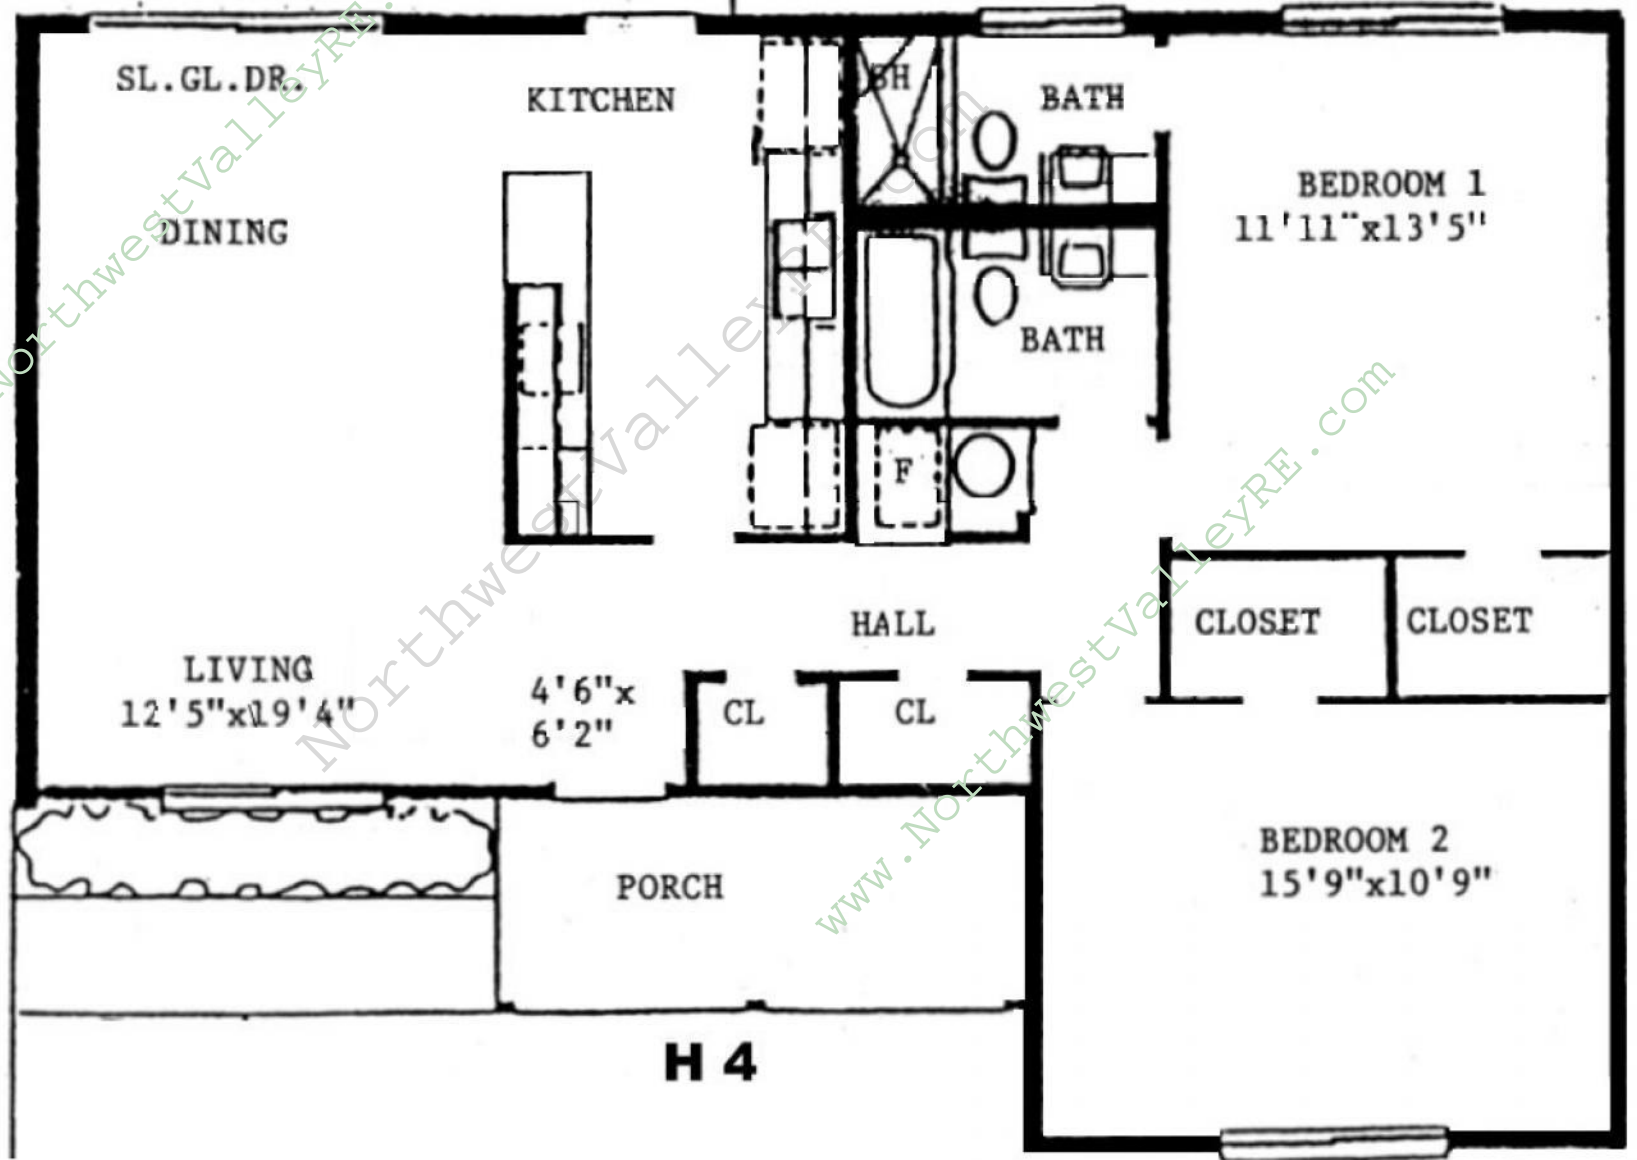

www.NorthwestValleyRE.com  
 Brad Zimbelman, Realtor®  
 Associate Broker  
 602-618-7577  
*Because you deserve the very best!*

STORAGE  
 7'4"x9'8"

LANAI  
 22'4" x 10'0"

CARPORT  
 11'0" x 23'4"

**H 4**