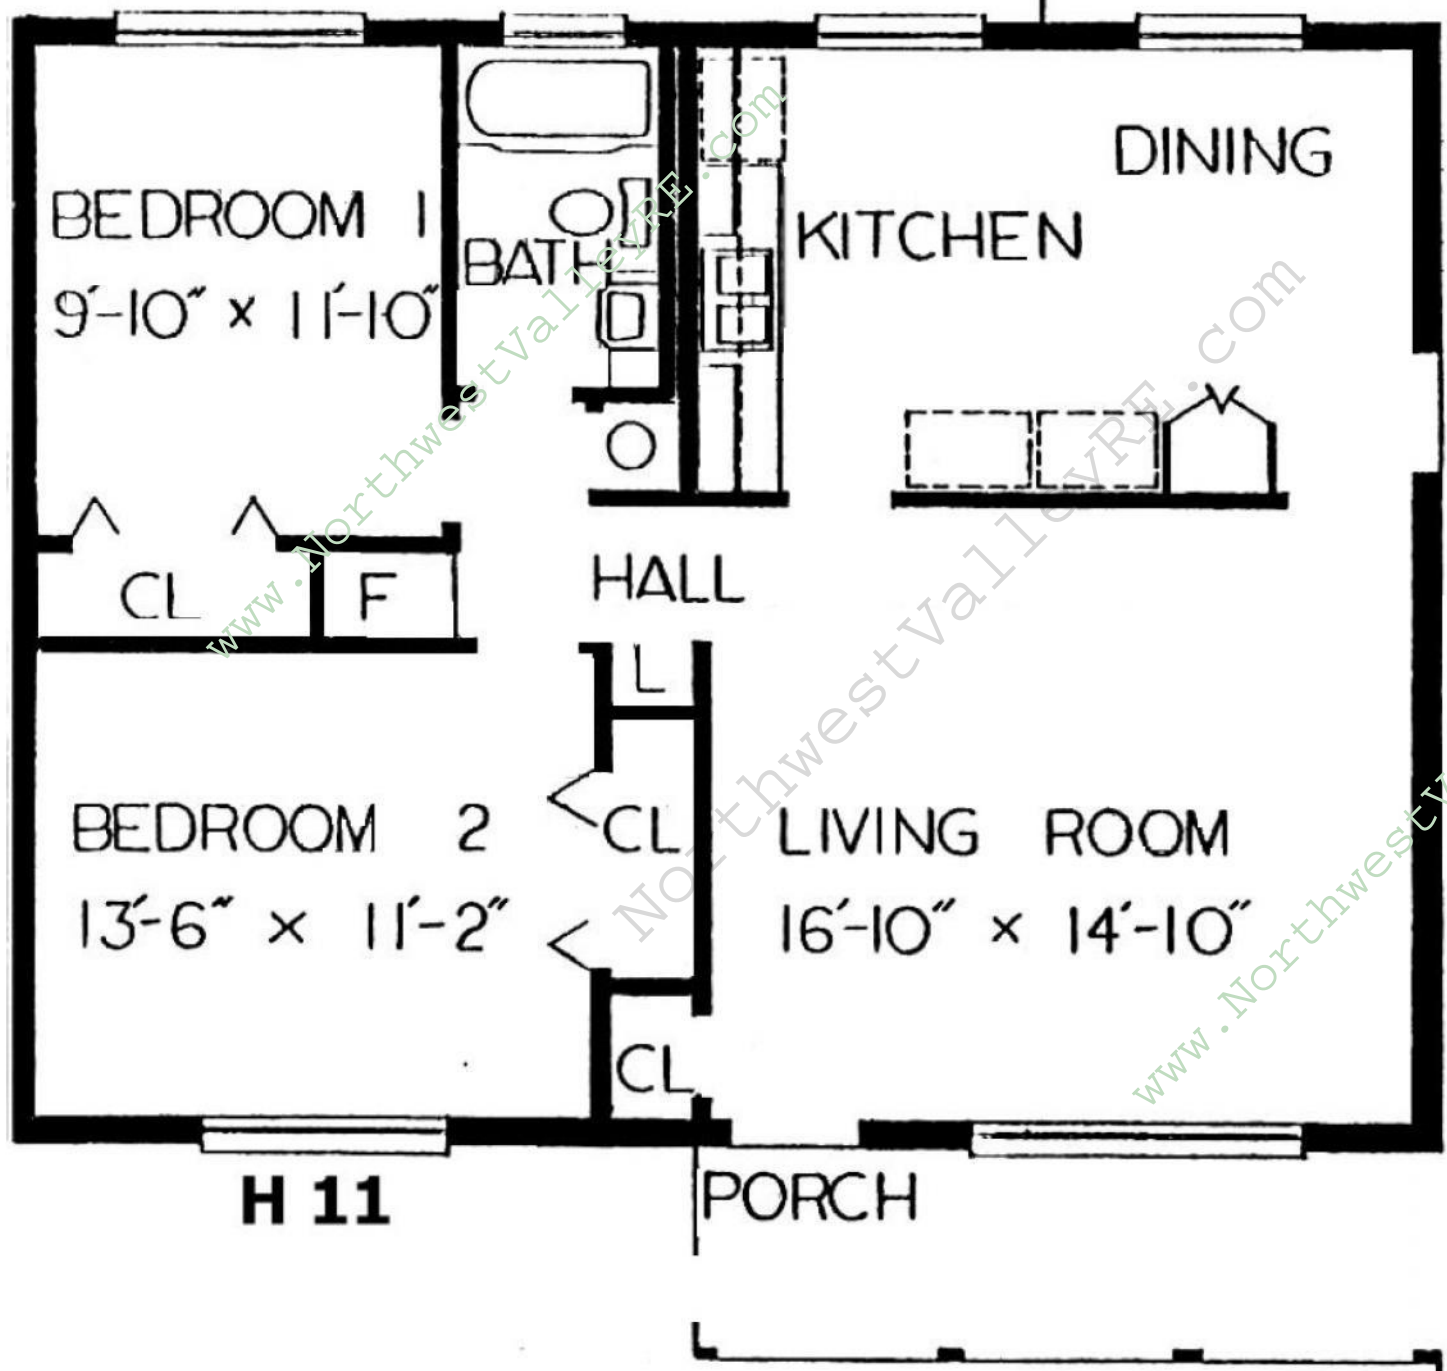

STORAGE  
7'-4" x 7'-8"

DINING

KITCHEN

BATH

BEDROOM 1  
9'-10" x 11'-10"

HALL

F

CL

CARPORT  
11'-0" x 22'-0"

LIVING ROOM  
16'-10" x 14'-10"

CL

BEDROOM 2  
13'-6" x 11'-2"

CL

PORCH

**H 11**

[www.NorthwestValleyRE.com](http://www.NorthwestValleyRE.com)  
Brad Zimelman, Realtor®  
Associate Broker  
602-618-7577  
*Because you deserve the very best!*

PATIO  
12'-6" x 8'-0"

STORAGE  
7'-4" x 7'-8"

CARPORT  
11'-0" x 22'-0"

**H 11**

PORCH

[www.NorthwestValleyRE.com](http://www.NorthwestValleyRE.com)  
Brad Zimbelman, Realtor®  
Associate Broker  
602-618-7577