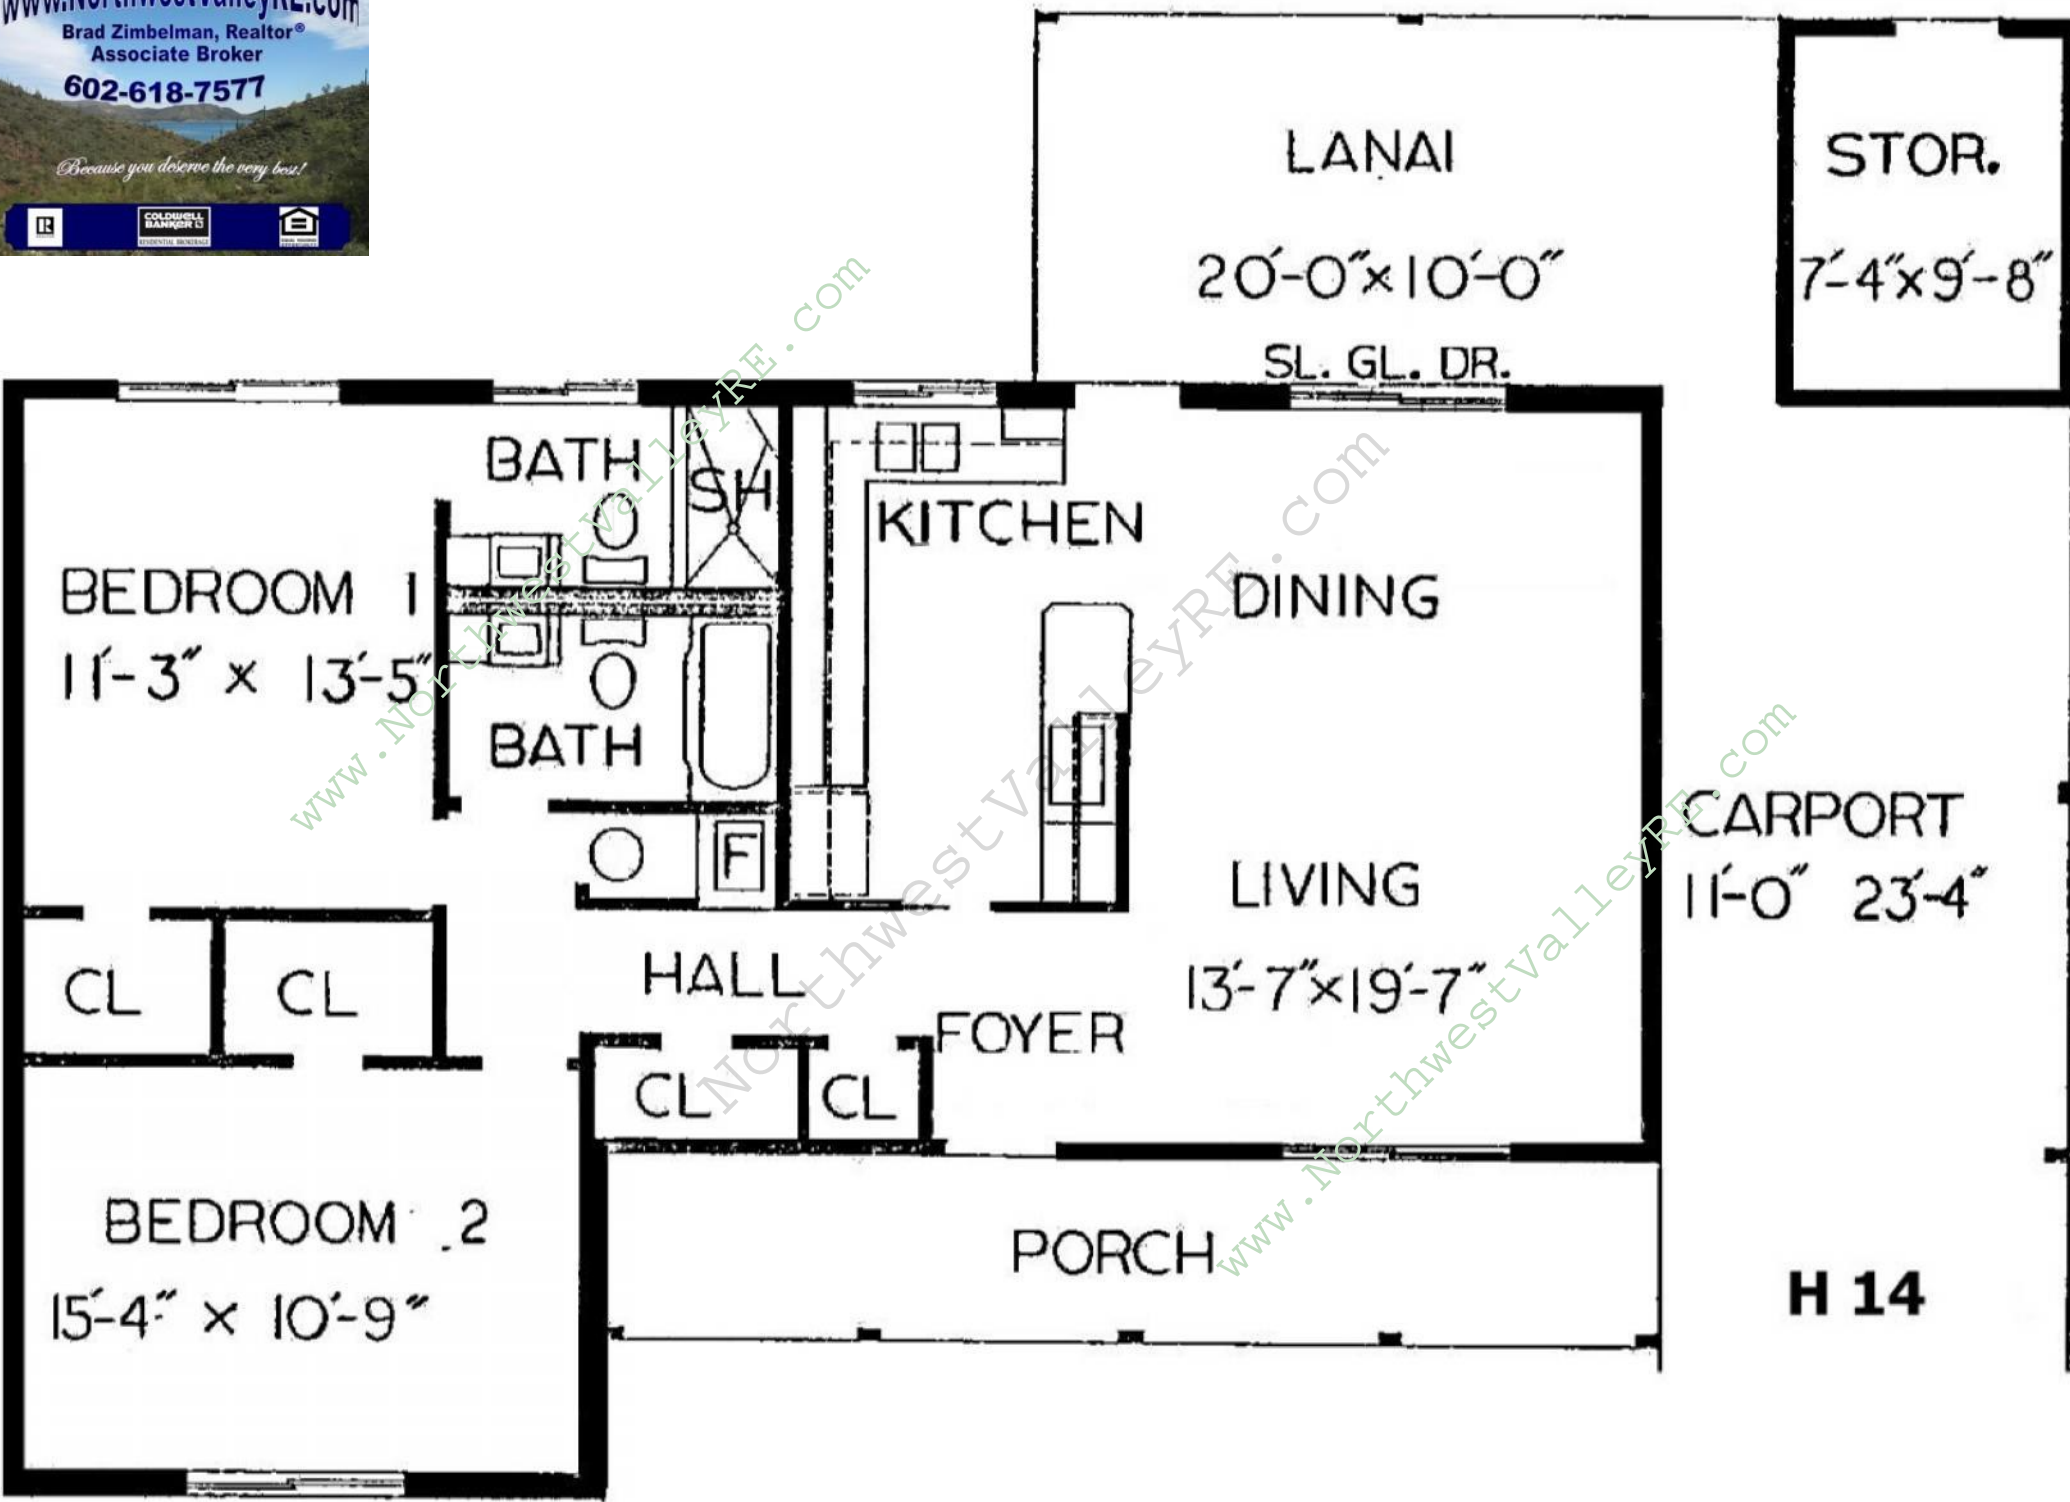

www.NorthwestValleyRE.com
Brad Zimbelman, Realtor®
Associate Broker
602-618-7577

Because you deserve the very best!

H 14