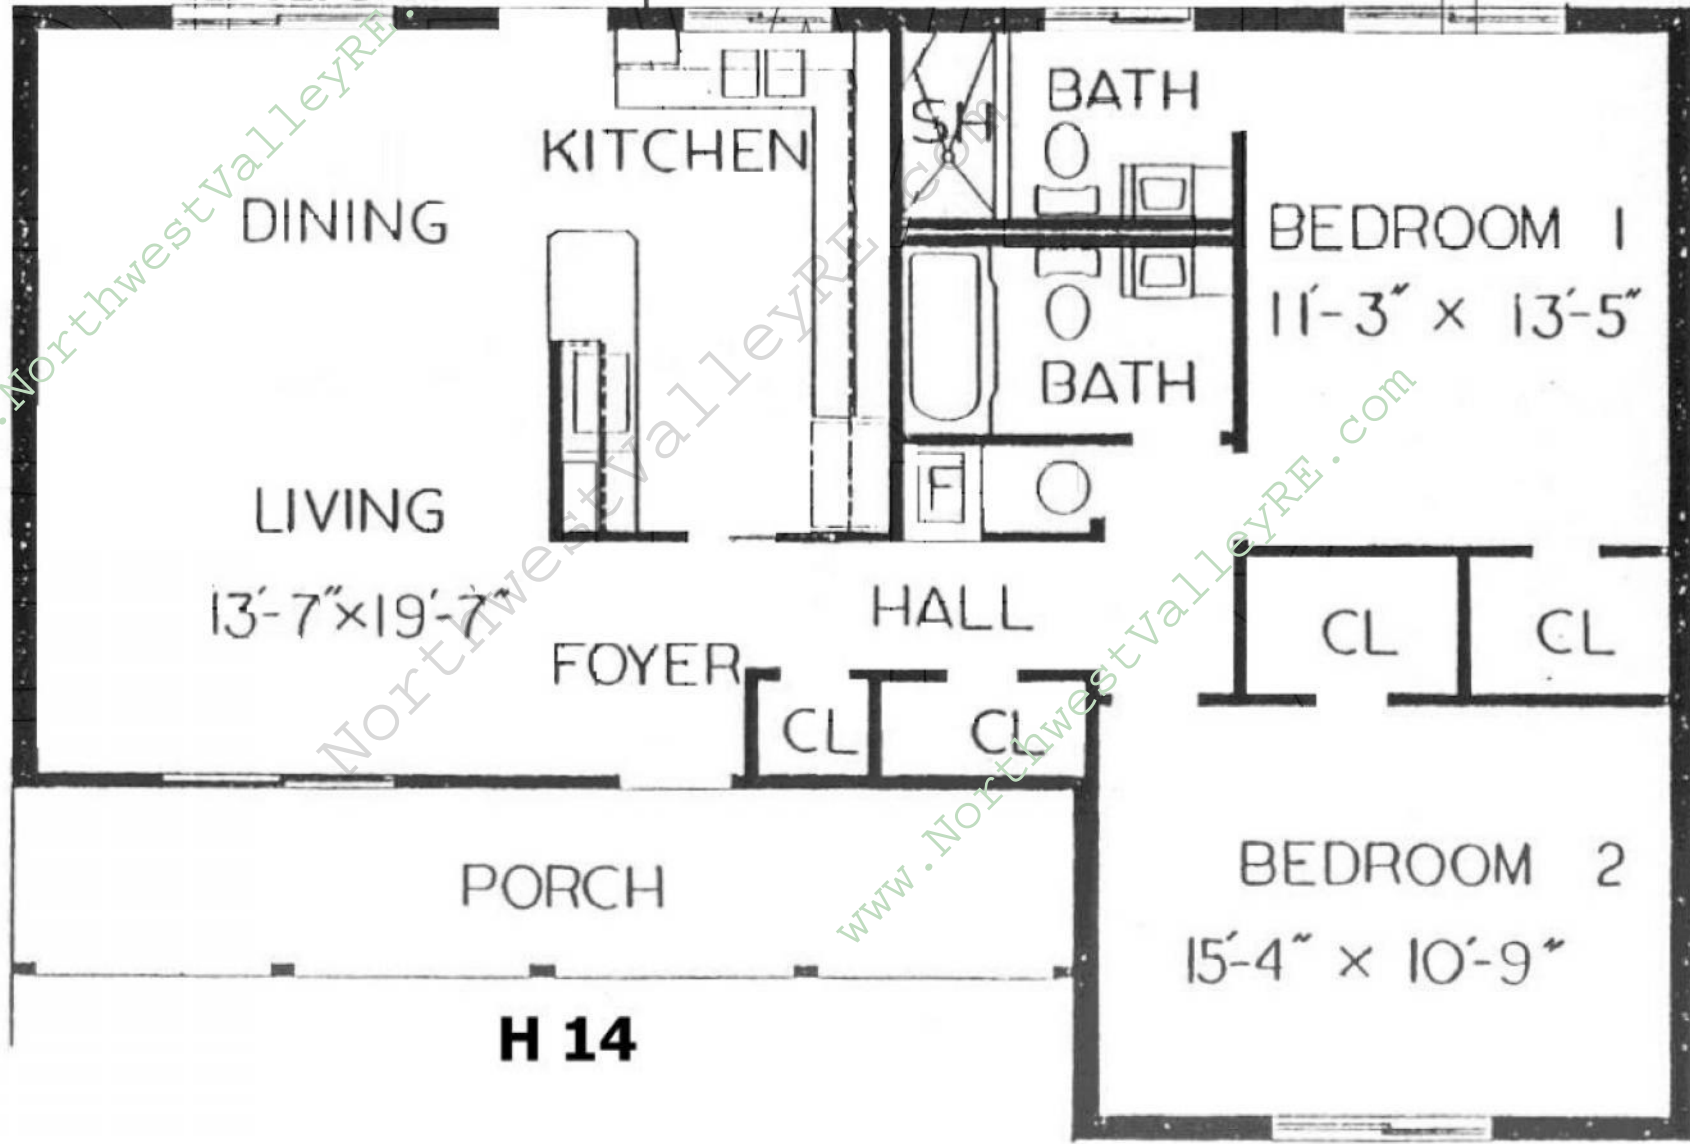

www.NorthwestValleyRE.com
 Brad Zimelman, Realtor®
 Associate Broker
 602-618-7577

Because you deserve the very best!

STOR.
 7'-4" x 9'-8"

LANAI
 20'-0" x 10'-0"
 SL. GL. DR.

CARPORT
 11'-0" x 23'-4"

H 14

www.NorthwestValleyRE.com
 Brad Zimbelman, Realtor®
 Associate Broker
 602-618-7577