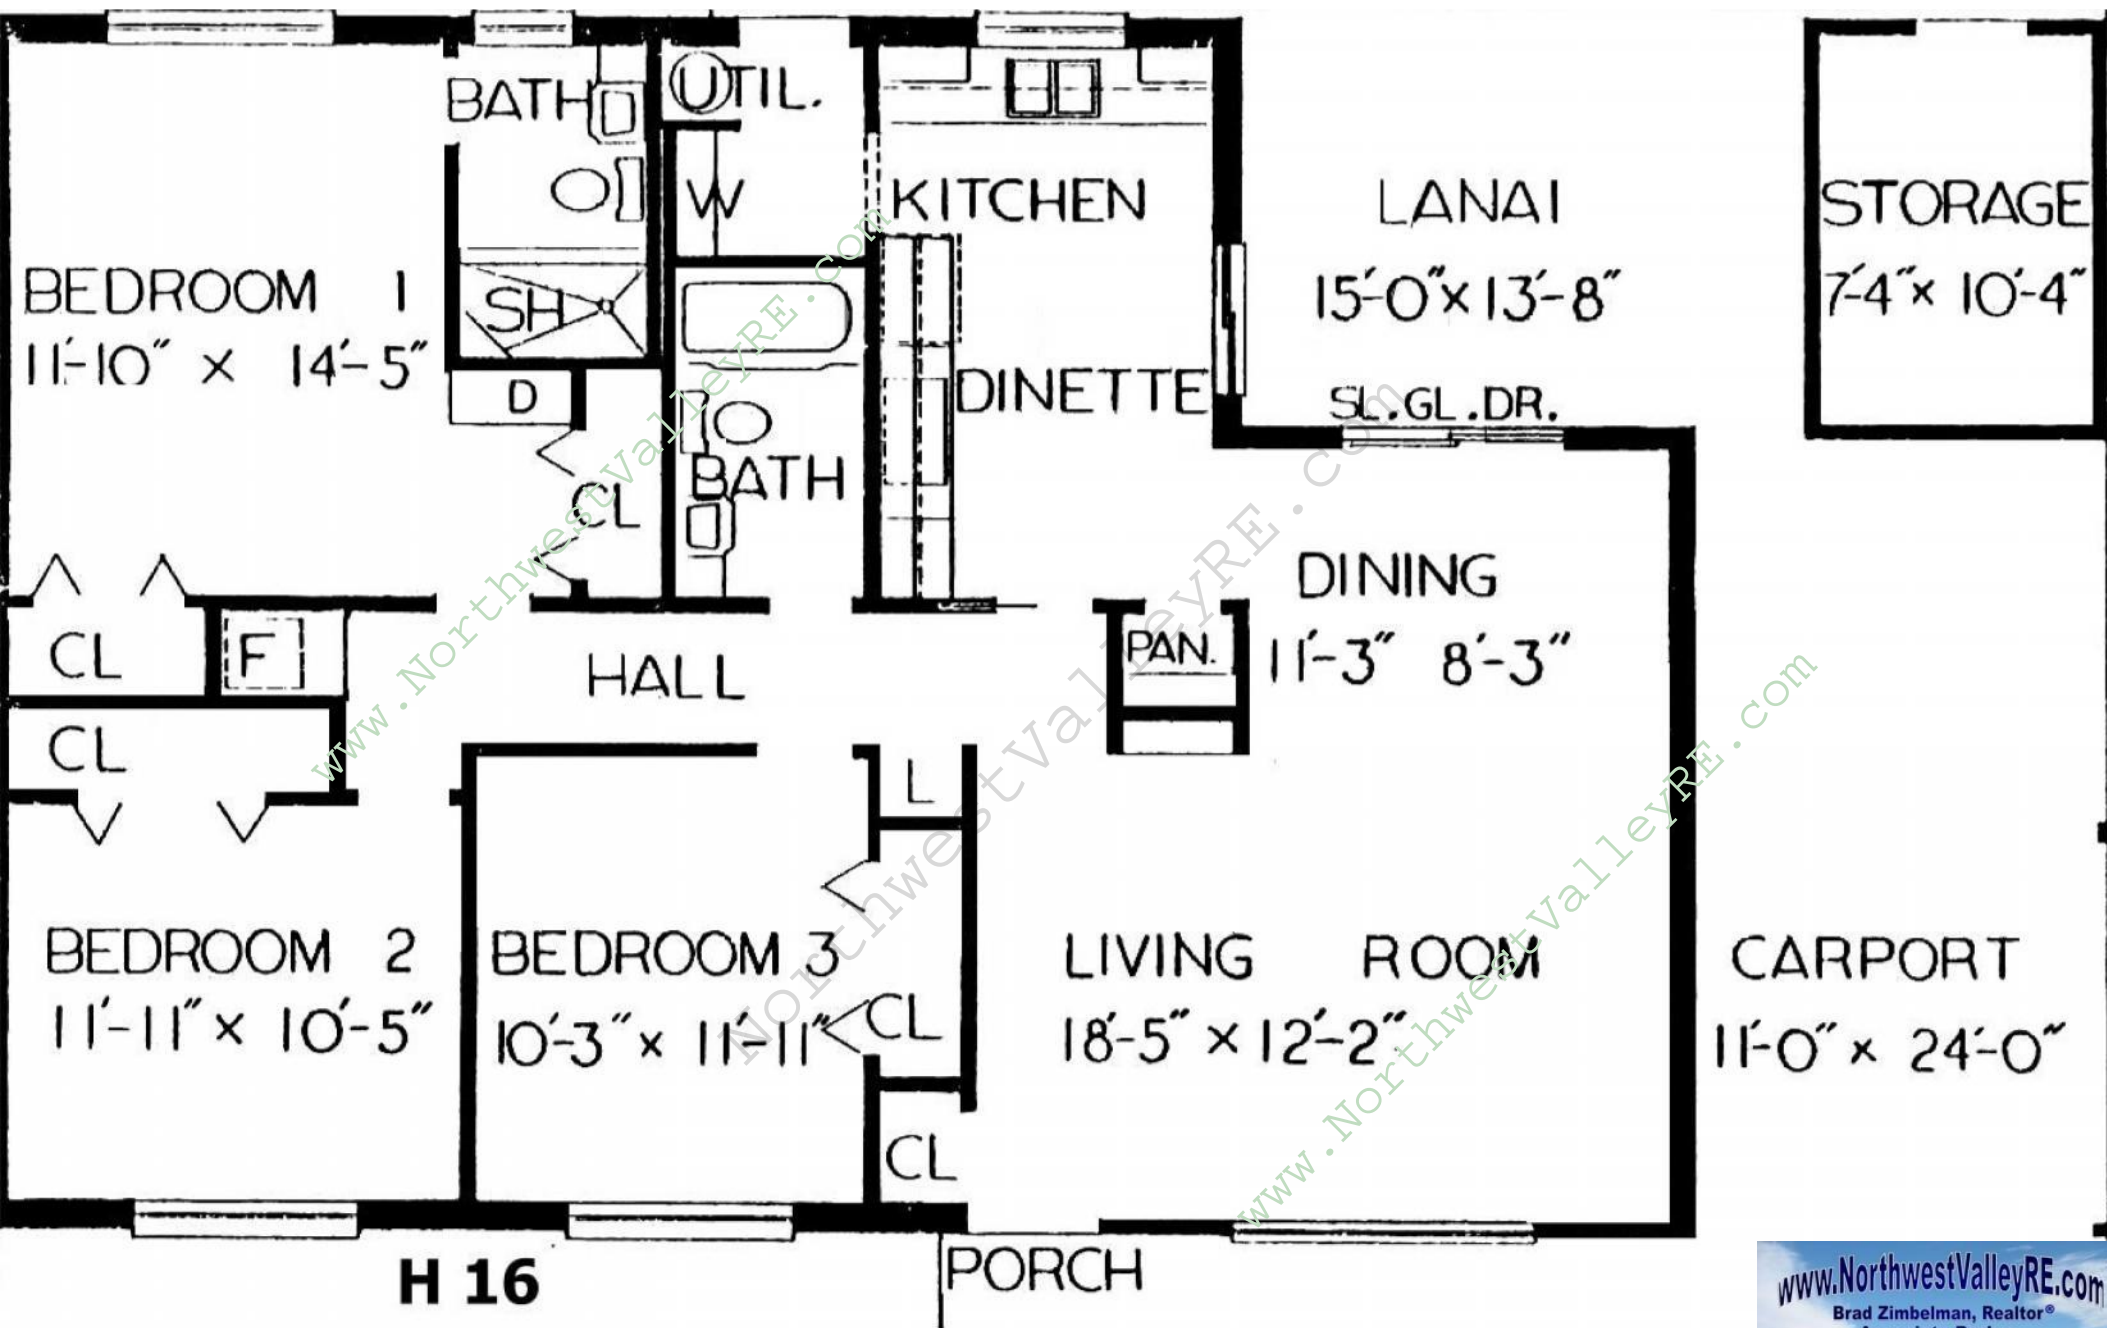

STORAGE
7'-4" x 10'-4"

LANAI
15'-0" x 13'-8"
SL. GL. DR.

KITCHEN
DINETTE

UTIL
W
BATH
SH
D

BEDROOM 1
11'-10" x 14'-5"

DINING
11'-3" x 8'-3"
PAN

BATH
CL
HALL

F
CL

CARPORT
11'-0" x 24'-0"

LIVING ROOM
18'-5" x 12'-2"
CL

CL
BEDROOM 3
10'-3" x 11'-11"
CL

BEDROOM 2
11'-11" x 10'-5"
CL

PORCH

H 16

www.NorthwestValleyRE.com
Brad Zimelman, Realtor®
Associate Broker
602-618-7577
Because you deserve the very best!