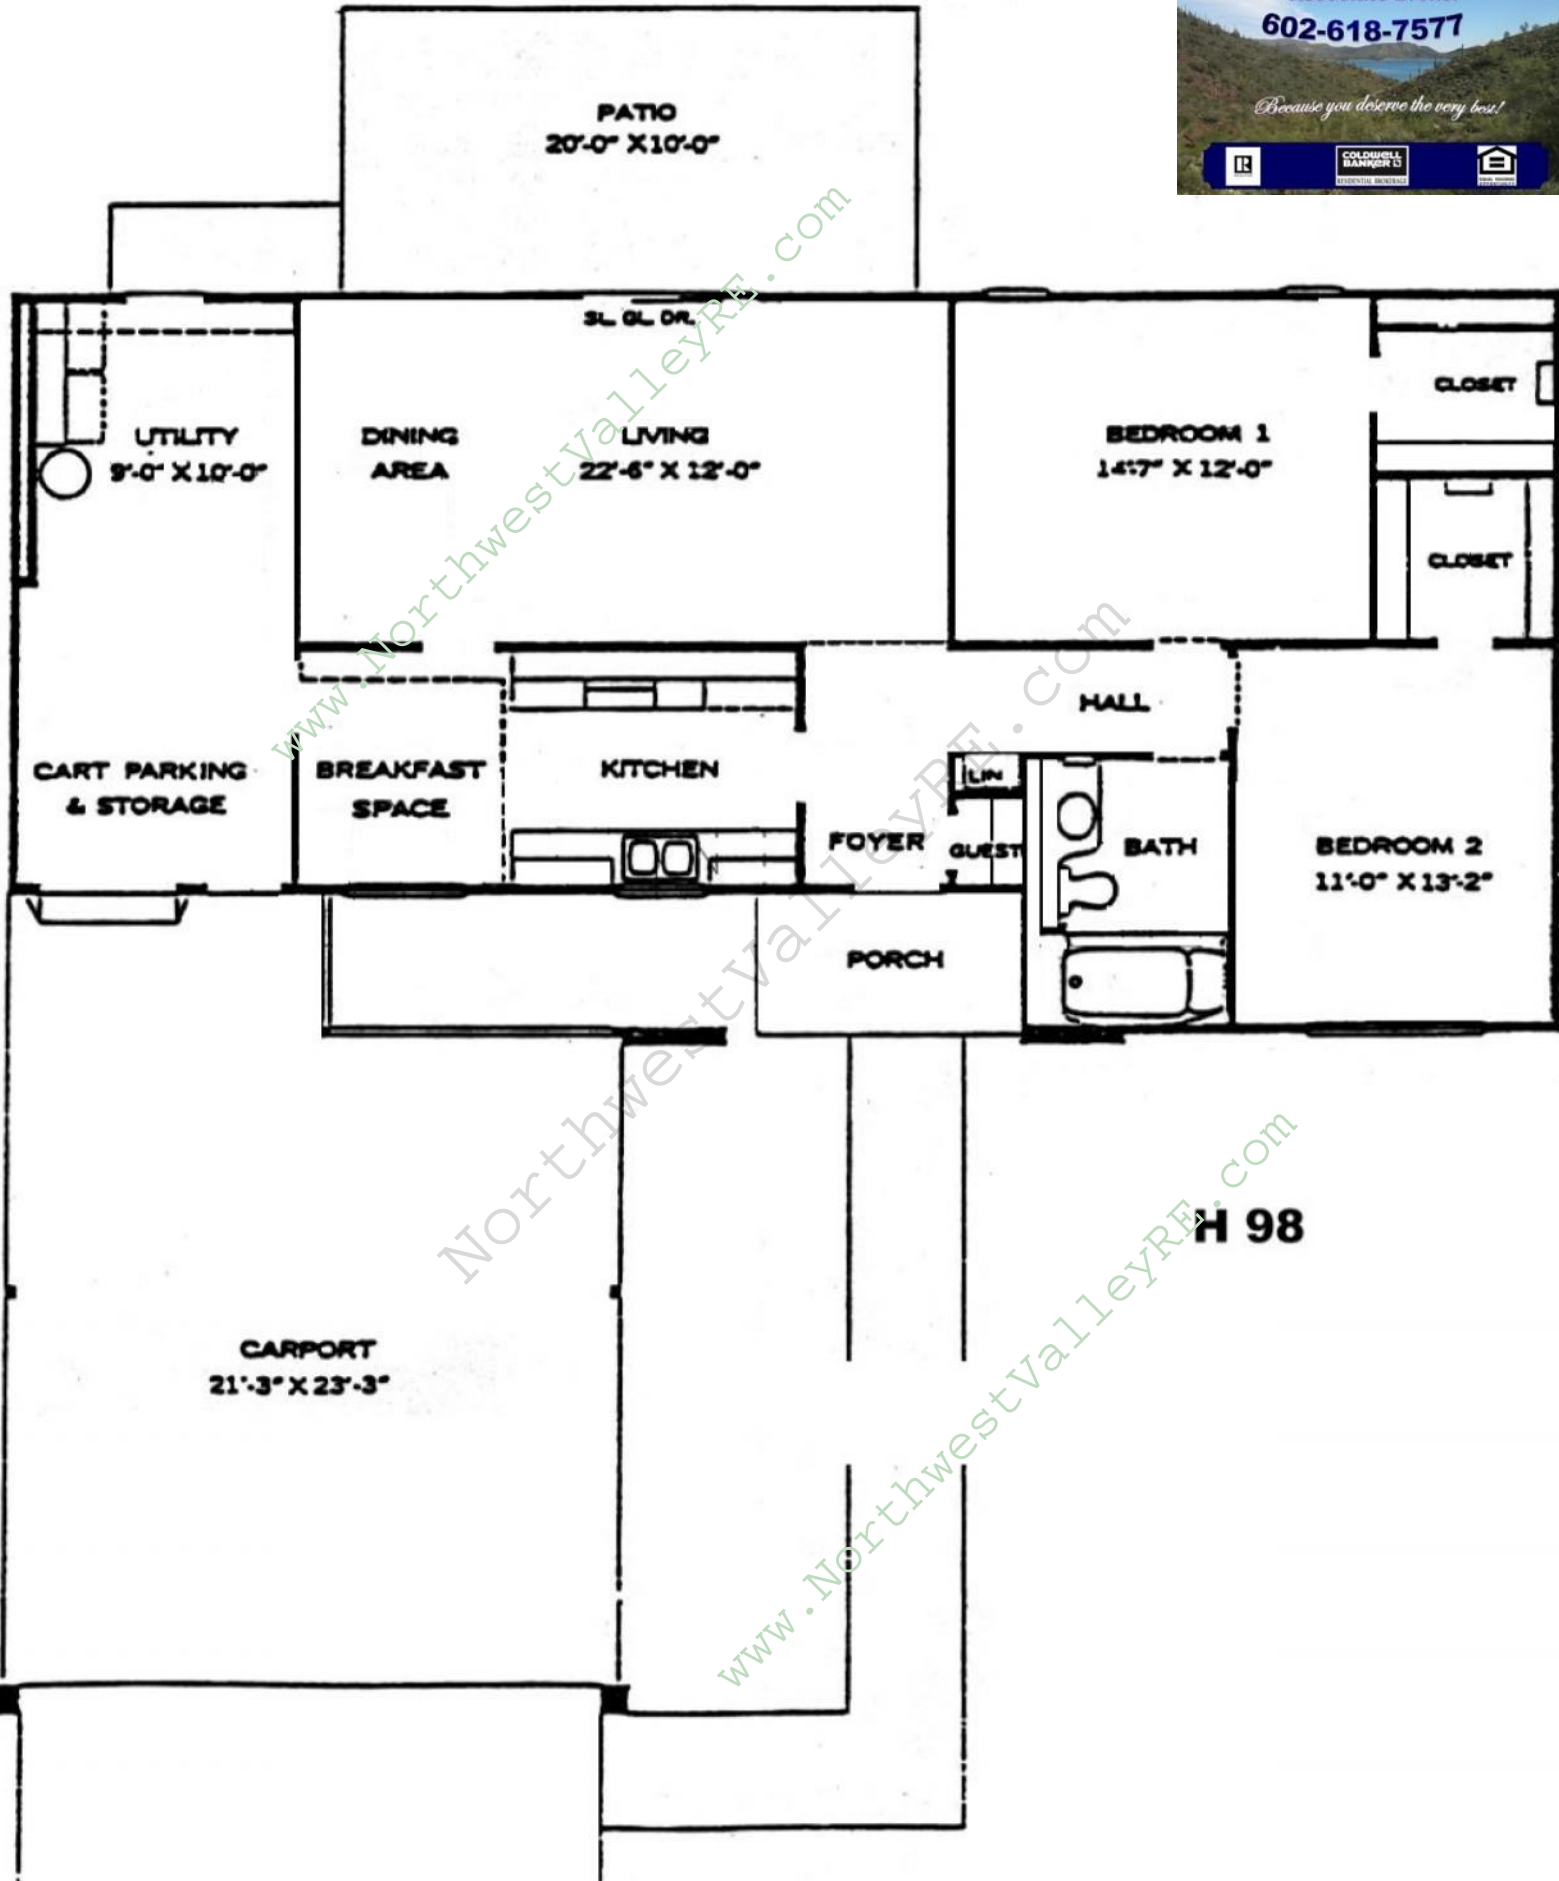

www.NorthwestValleyRE.com  
 Brad Zimelman, Realtor®  
 Associate Broker  
 602-618-7577

*Because you deserve the very best!*

**H 98**

**H 98**

CARPORT  
21'-3" X 23'-3"