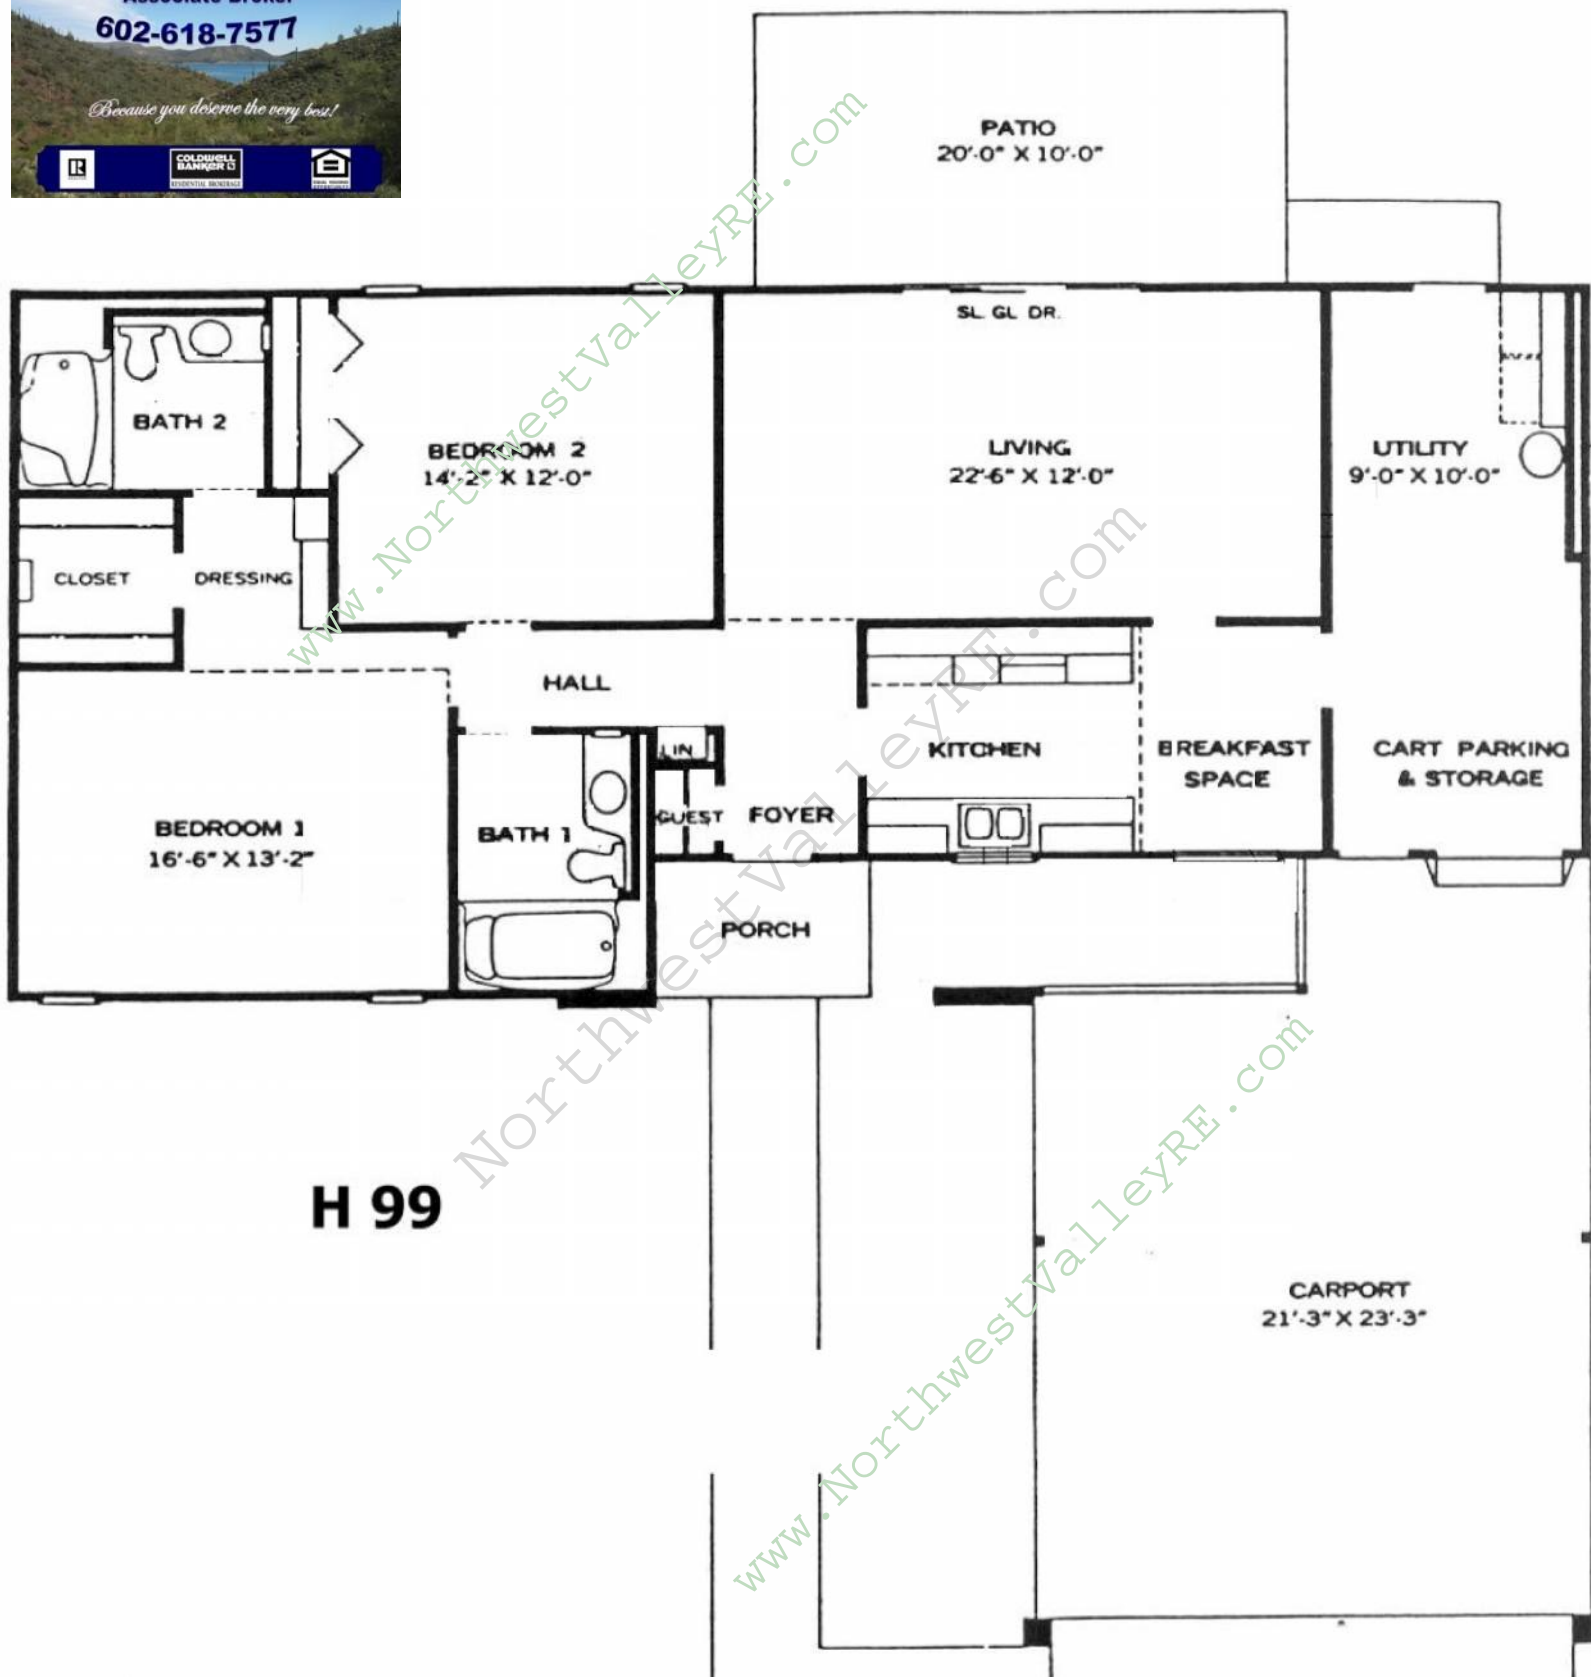

*Because you deserve the very best!*

IR GOLDHILL BANNER CO. REALTOR ASSOCIATE

**H 99**

CARPORT  
 21'-3" X 23'-3"