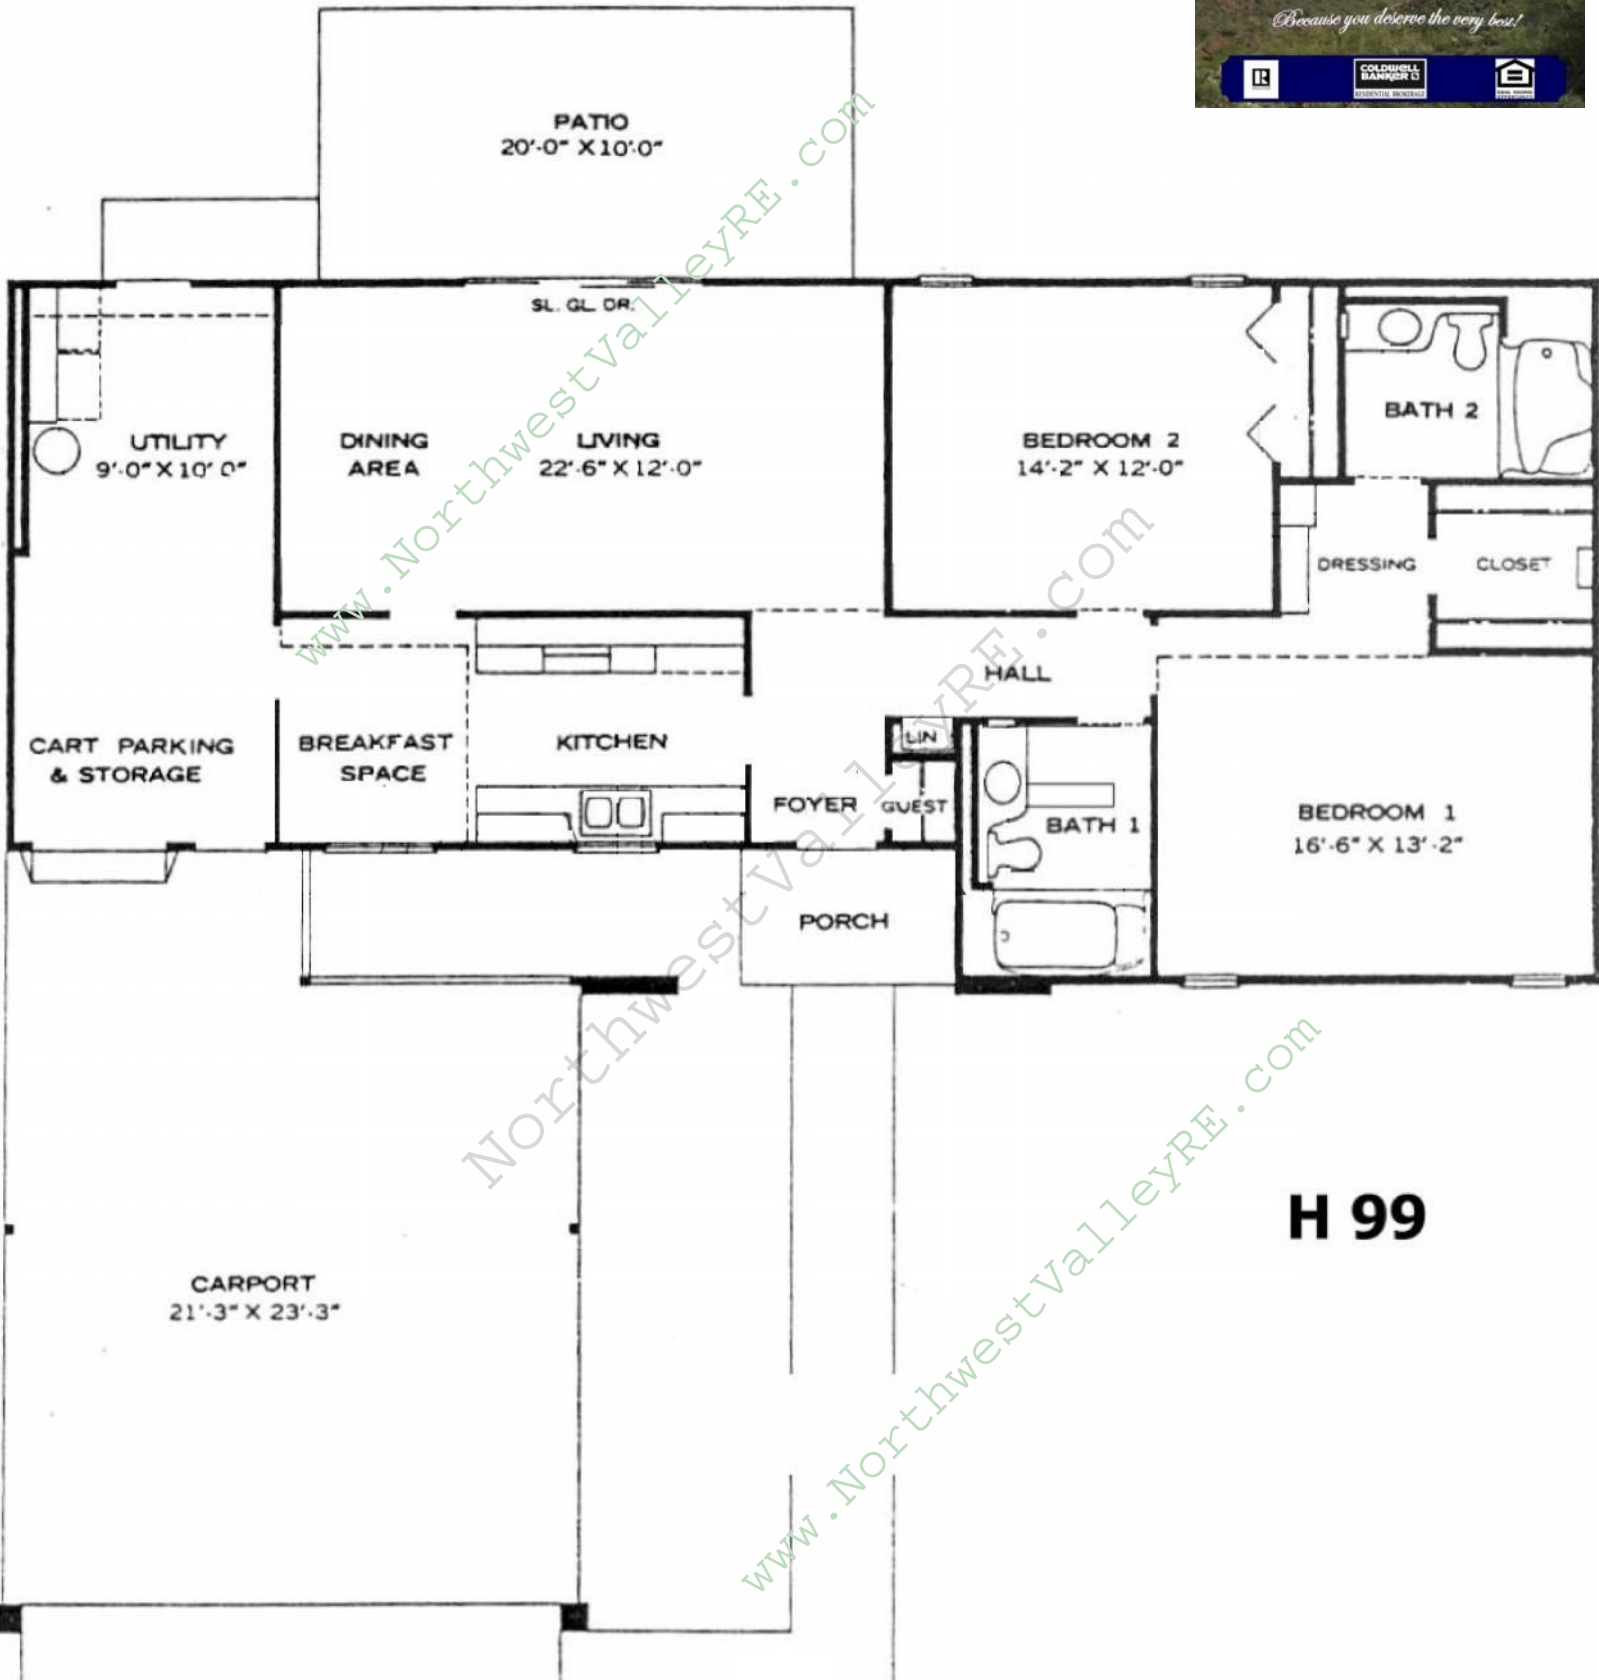

www.NorthwestValleyRE.com
Brad Zimbelman, Realtor®
Associate Broker
602-618-7577

Because you deserve the very best!

H 99