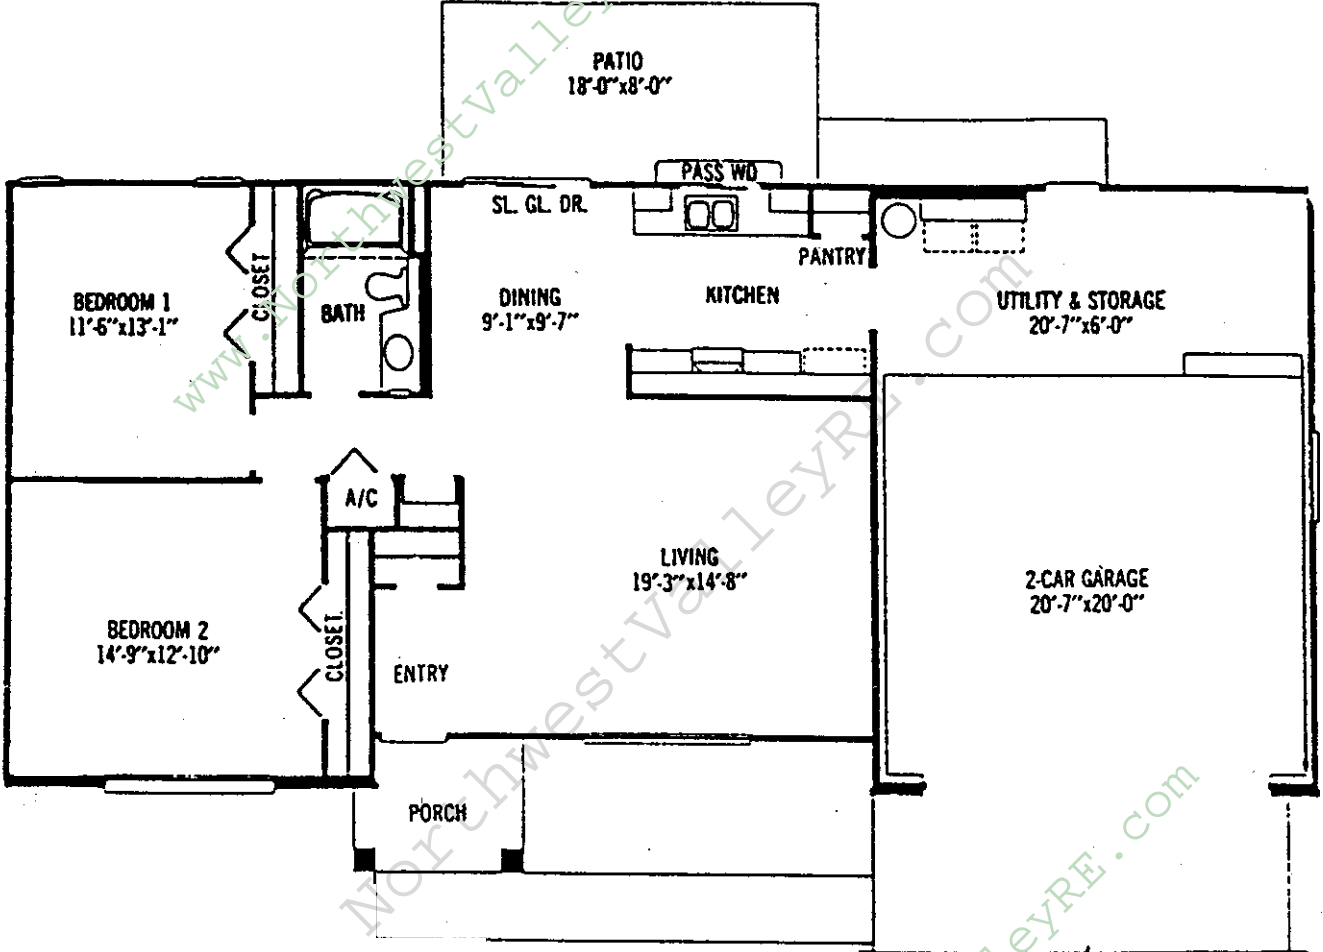

www.NorthwestValleyRE.com
 Brad Zimbelman, Realtor®
 Associate Broker
 602-618-7577

Because you deserve the very best!

PLAN H-70 C
 SUN CITY, ARIZONA - FEB 1, 1971
1092 SQ-F.T.

Owing to normal construction tolerances,
 the room sizes shown may vary slightly.

PLAN H-70 CREV.
 SUN CITY, ARIZONA - FEB. 1, 1971

1092 SQ-F.T.

www.NorthwestValleyRE.com