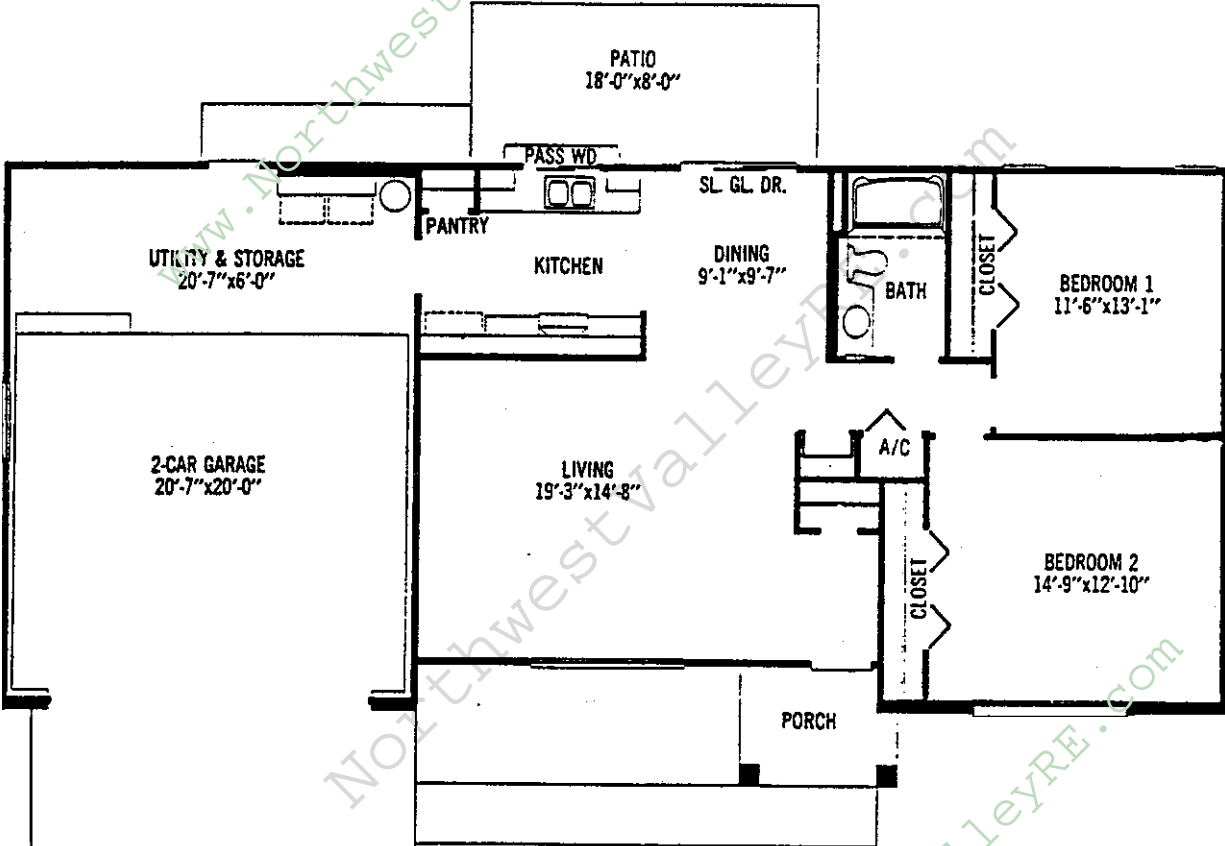

www.NorthwestValleyRE.com
Brad Zimbelman, Realtor®
Associate Broker
602-618-7577

Because you deserve the very best!

Owing to normal construction tolerances,
the room sizes shown may vary slightly.

PLAN H-70 CREV.
SUN CITY, ARIZONA - FEB. 1, 1971

1092 SQ-F.T.

www.NorthwestValleyRE.com