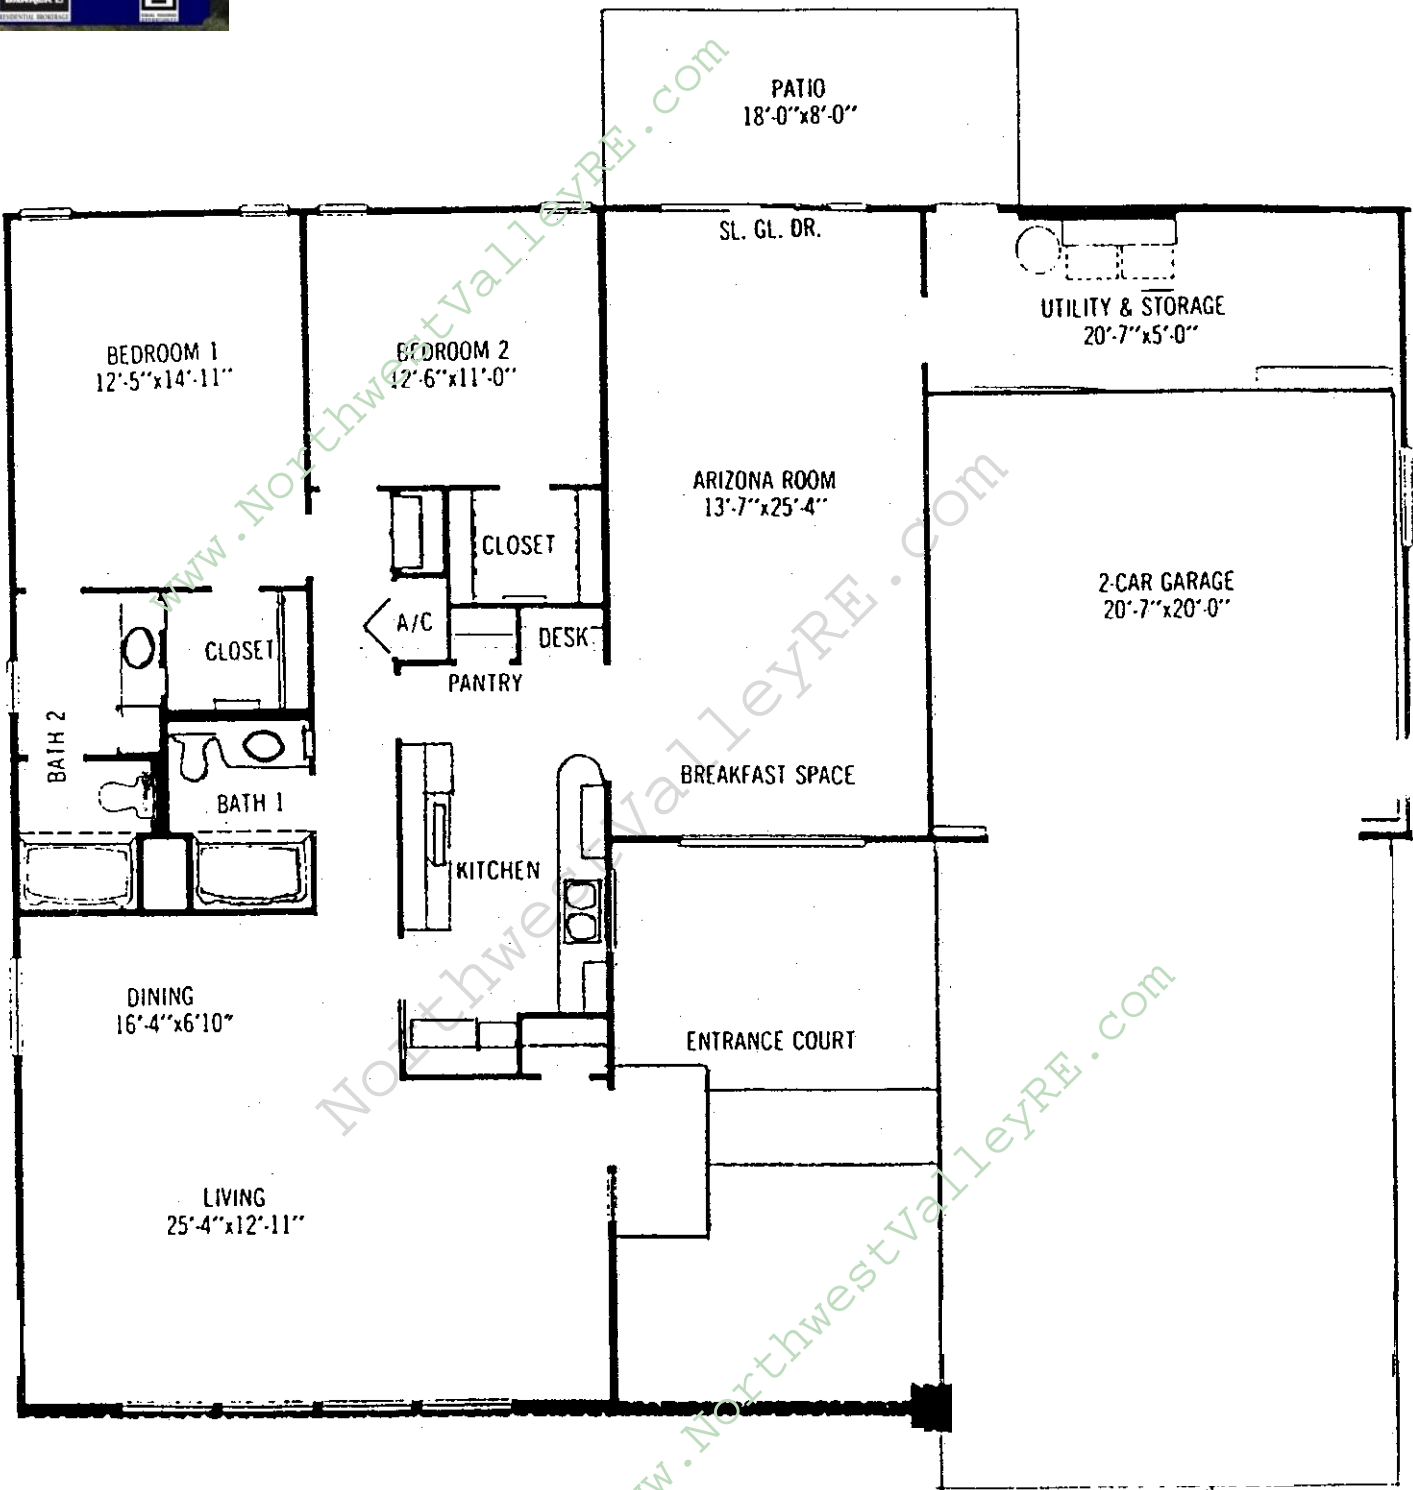

Owing to normal construction tolerances, the room sizes shown may vary slightly.

PLAN H-73 D REV.  
SUN CITY, ARIZONA - FEB 1, 1971  
1646 SQ-F.T.

www.NorthwestValleyRE.com  
 Brad Zimbelman, Realtor®  
 Associate Broker  
 602-618-7577

*Because you deserve the very best!*

Owing to normal construction tolerances, the room sizes shown may vary slightly.

**PLAN H-73 D**  
 SUN CITY, ARIZONA - FEB 1, 1971  
1646 SQ. FT.