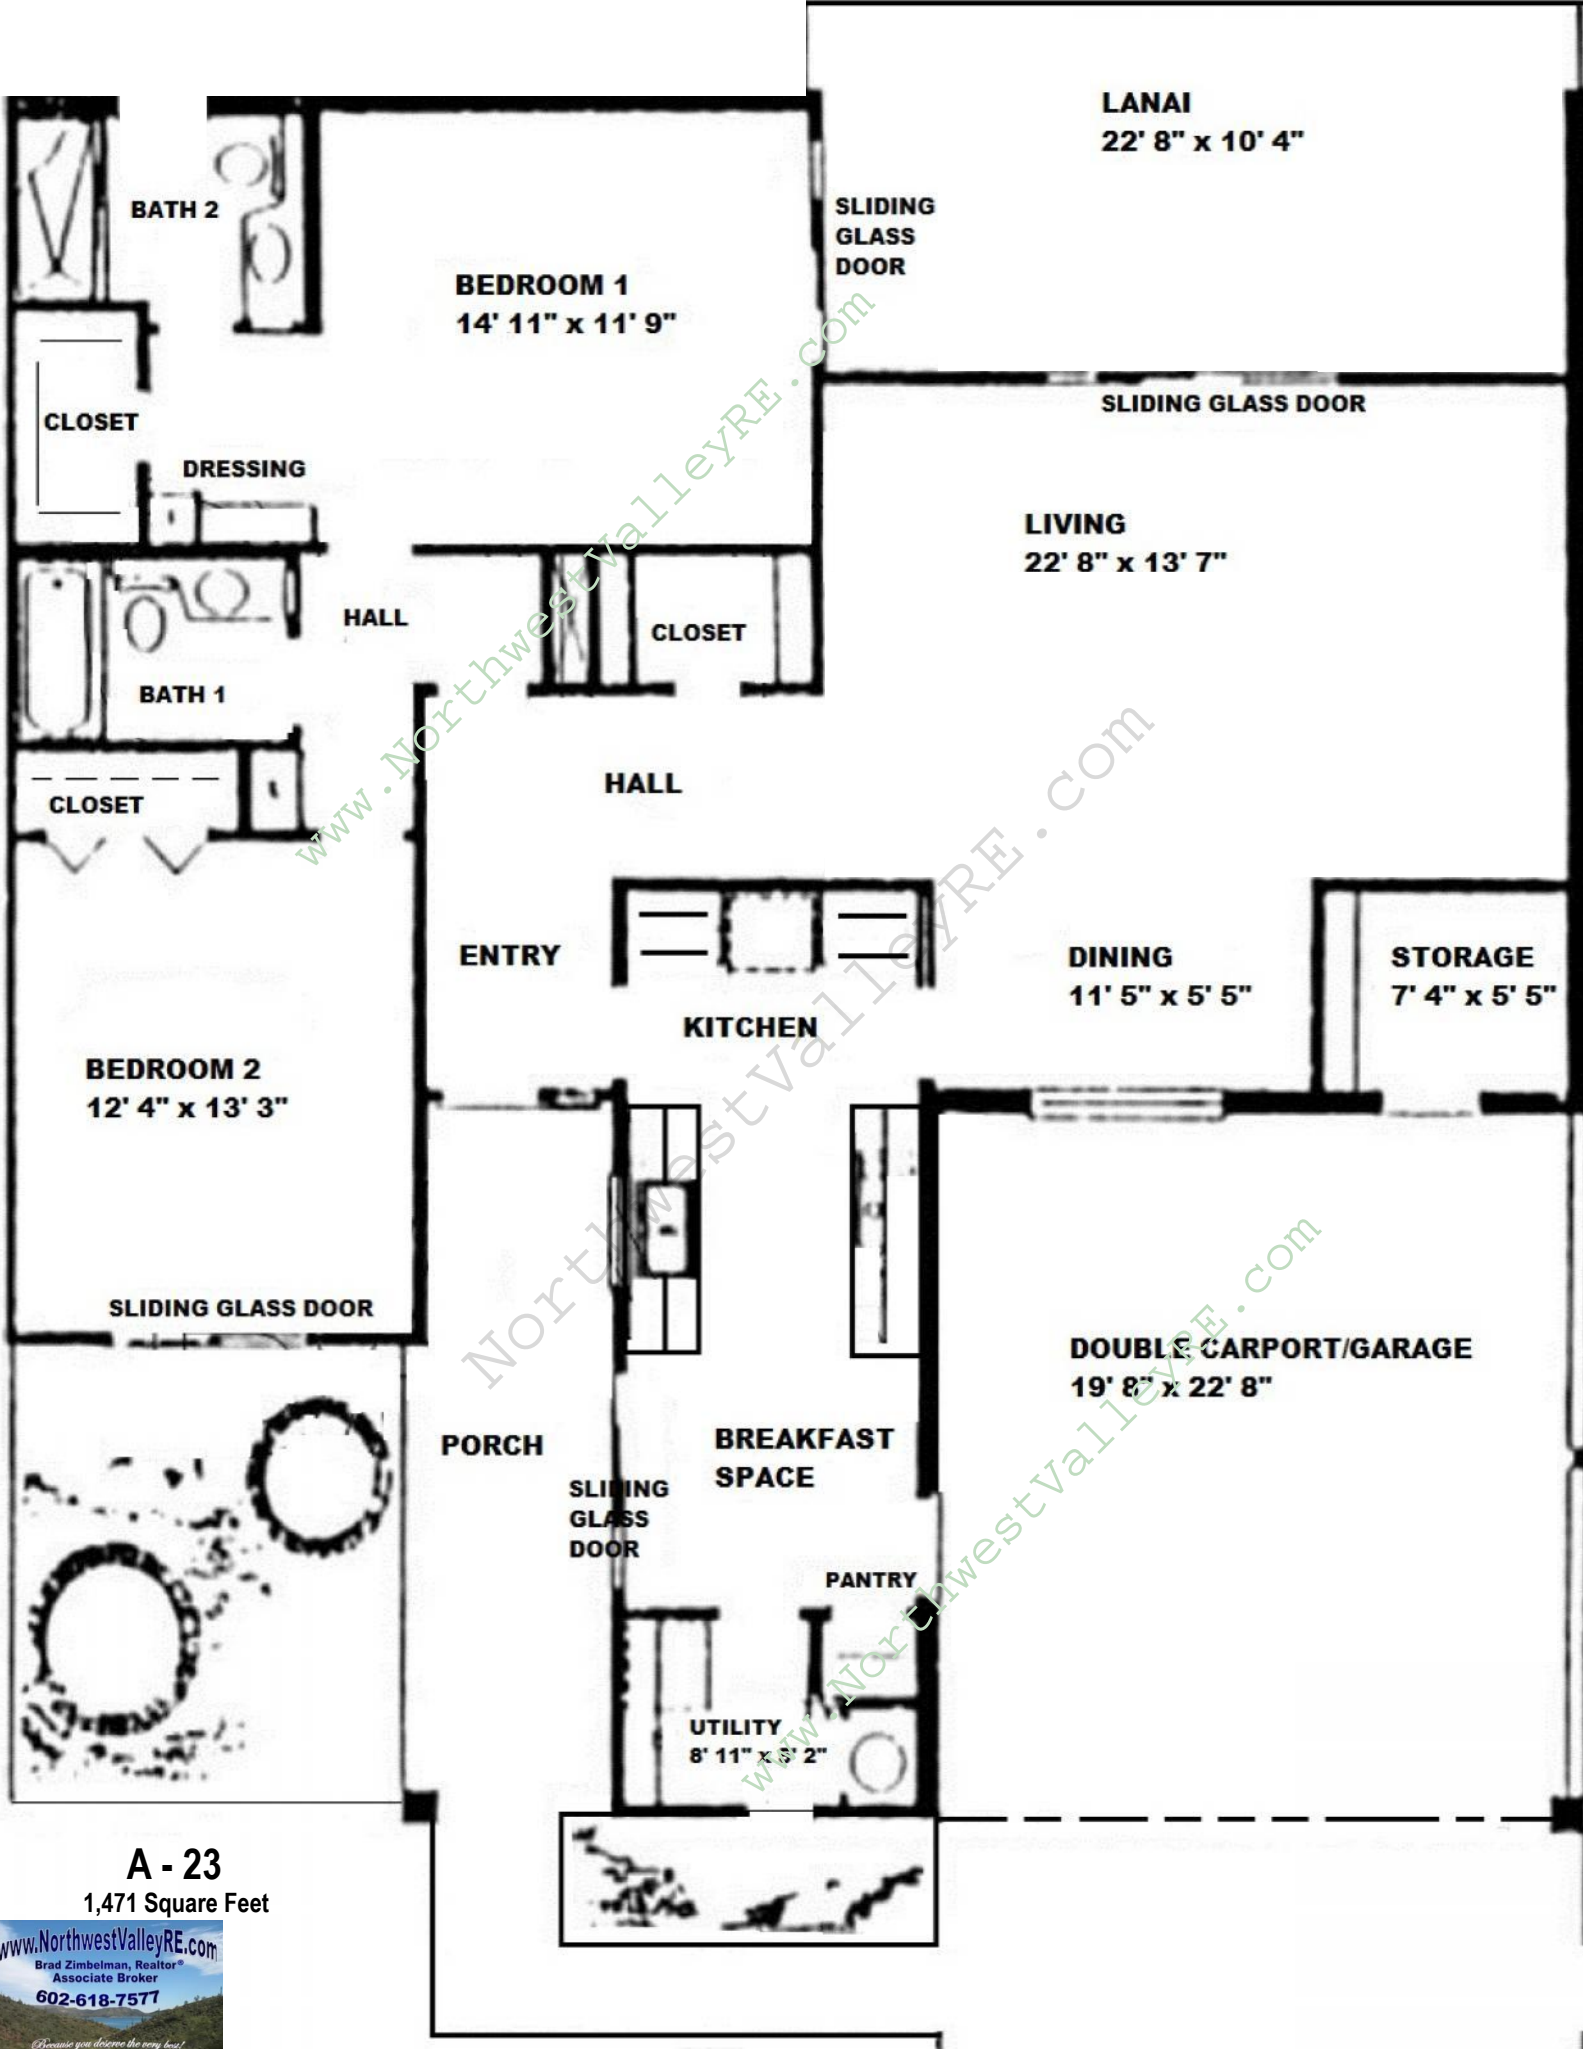

www.NorthwestValleyRE.com

Brad Zimbelman, Realtor®
Associate Broker

602-618-7577

Because you deserve the very best!

A - 23

1,471 Square Feet

www.NorthwestValleyRE.com

Brad Zimelman, Realtor®
Associate Broker